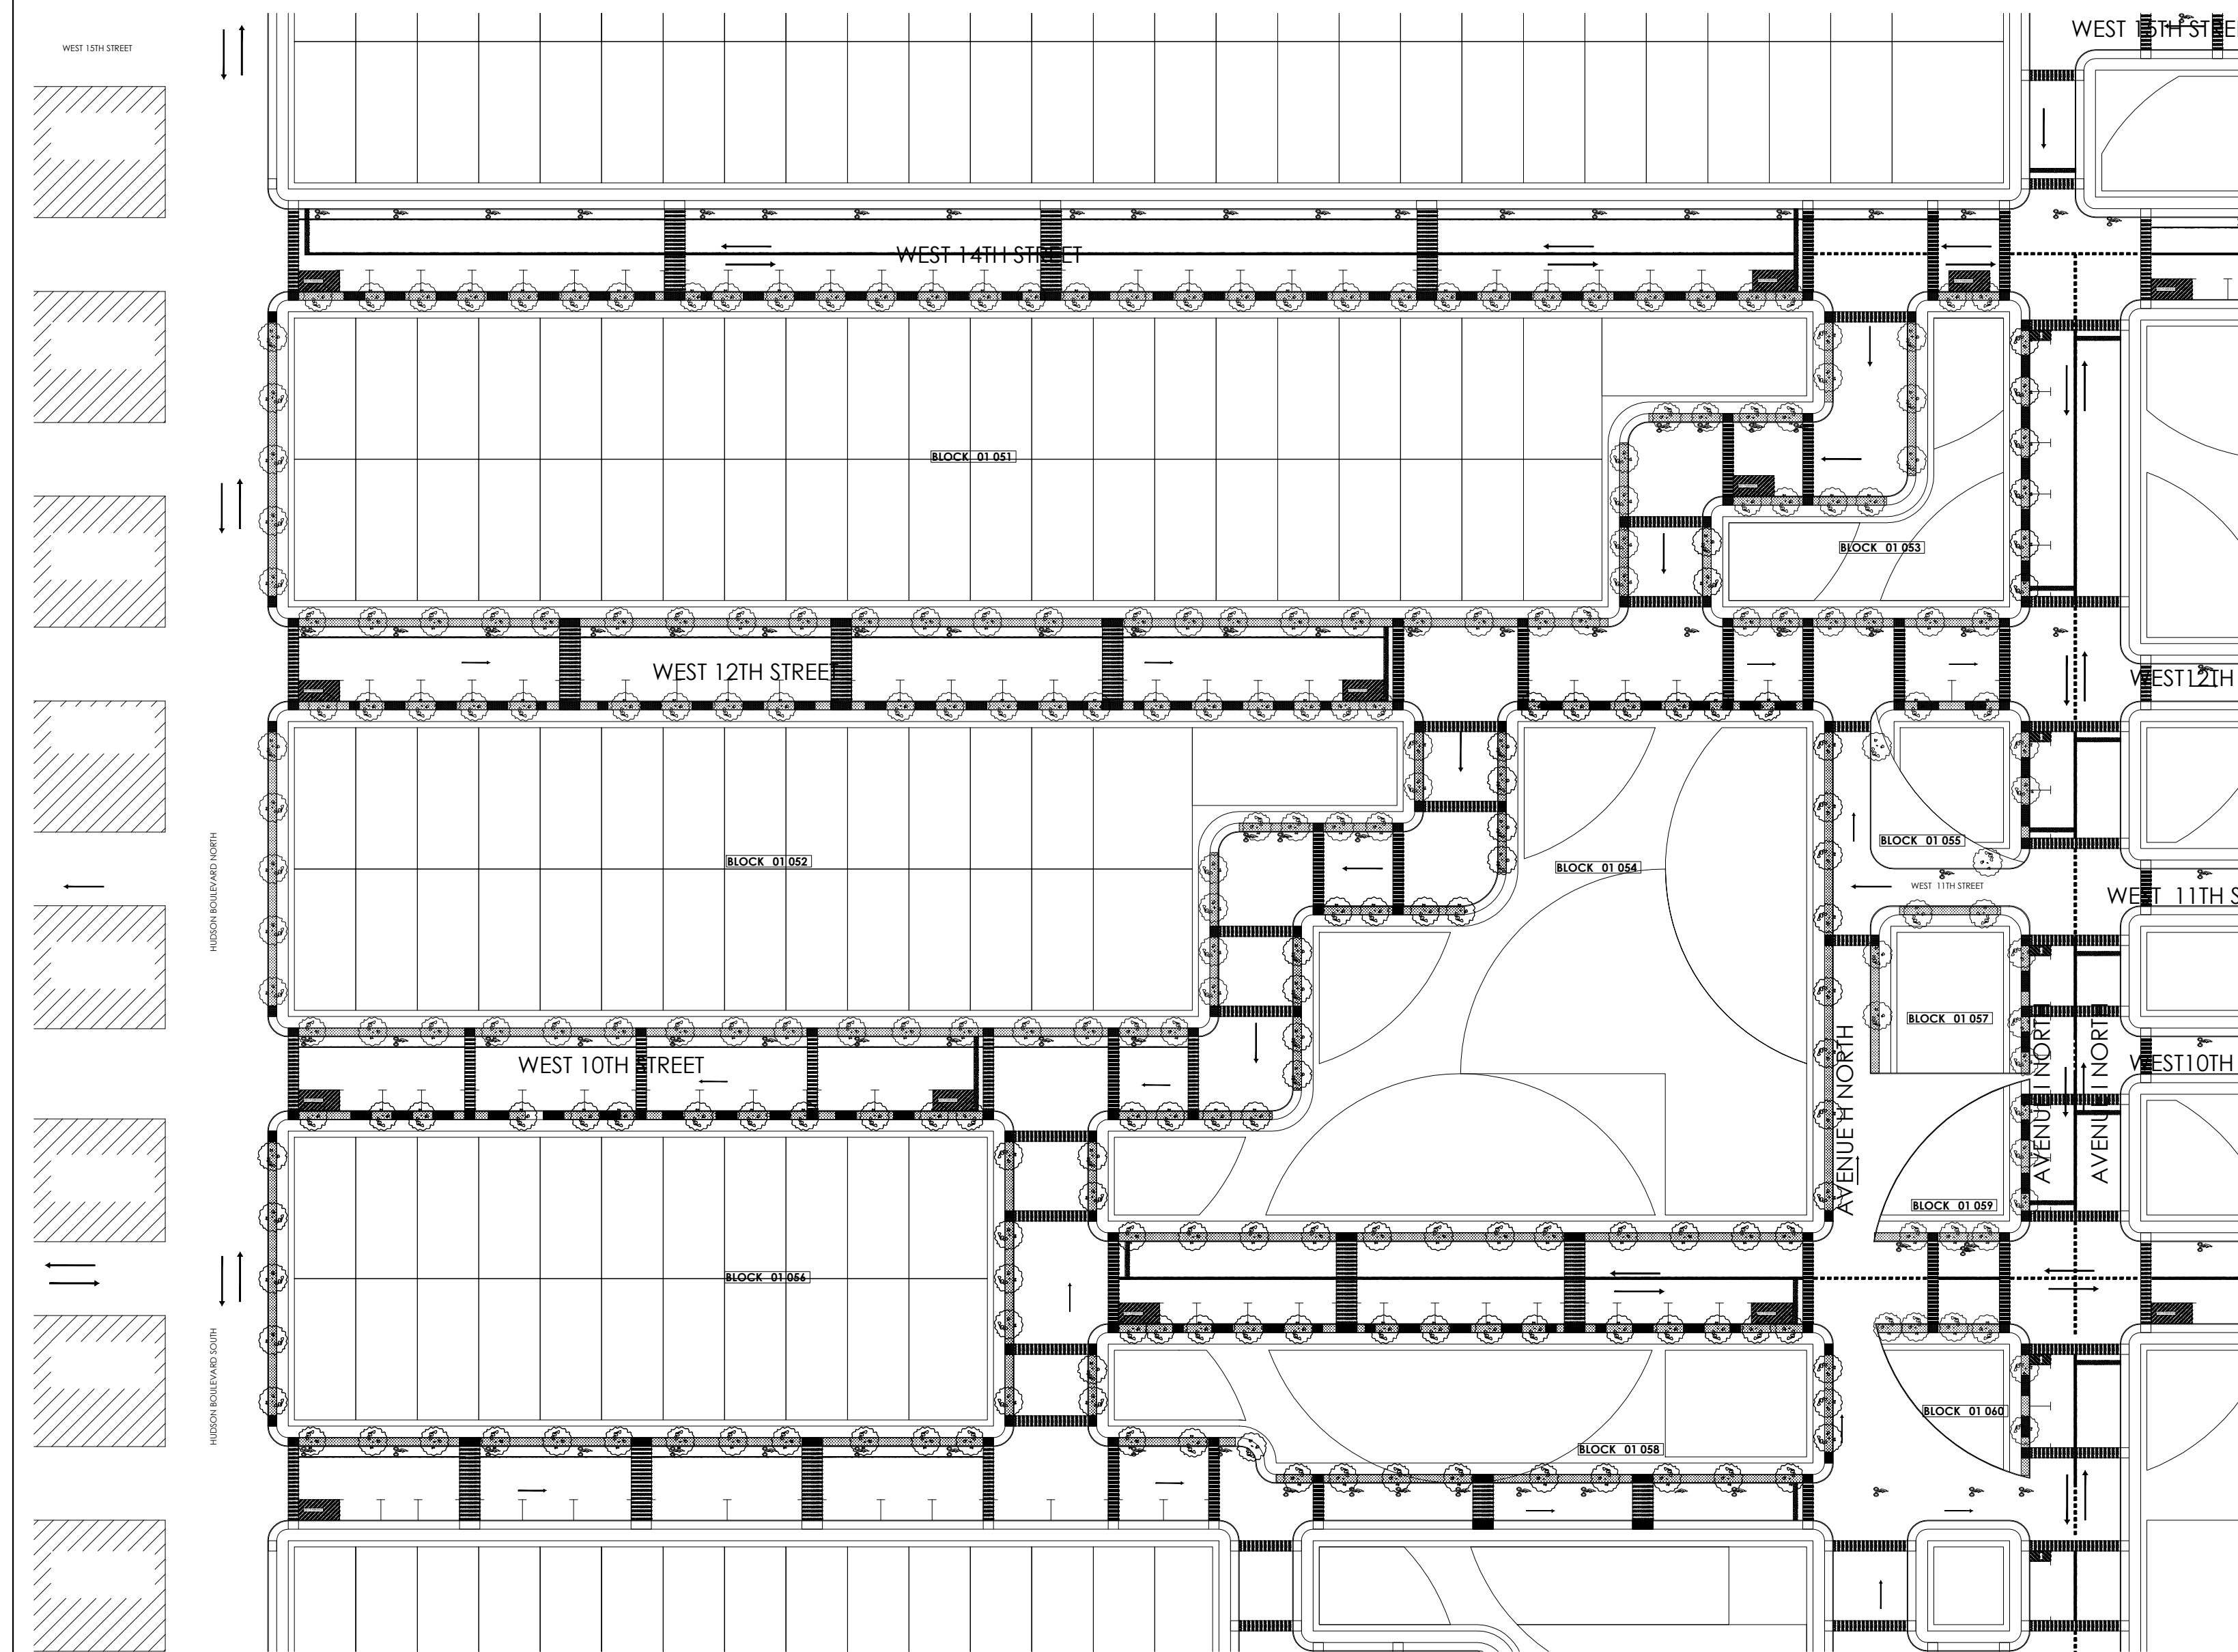

SHEET NUMBER	SHEET TITLE	NOTES
G-004.110	PROPERTY & LOT NEIGHBORHOOD PLAN PHASE J COVERSHEET	-
G-004.111	PROPERTY & LOT NEIGHBORHOOD PLAN PHASE J BLOCK 01 051 LOTS 001-040	-
G-004.112	PROPERTY & LOT NEIGHBORHOOD PLAN PHASE J BLOCK 01 052 LOTS 001-029	-
G-004.113	PROPERTY & LOT NEIGHBORHOOD PLAN PHASE J BLOCK 01 053 LOTS 001-003	-
G-004.114	PROPERTY & LOT NEIGHBORHOOD PLAN PHASE J BLOCK 01 054 LOTS 001-006	-
G-004.115	PROPERTY & LOT NEIGHBORHOOD PLAN PHASE J BLOCK 01 055 LOT 001	-
G-004.116	PROPERTY & LOT NEIGHBORHOOD PLAN PHASE J BLOCK 01 056 LOTS 001-022	-
G-004.117	PROPERTY & LOT NEIGHBORHOOD PLAN PHASE J BLOCK 01 057 LOT 001	-
G-004.118	PROPERTY & LOT NEIGHBORHOOD PLAN PHASE J BLOCK 01 058 LOTS 001-003	-
G-004.119	PROPERTY & LOT NEIGHBORHOOD PLAN PHASE J BLOCK 01 059 LOT 001	-
G-004.120	PROPERTY & LOT NEIGHBORHOOD PLAN PHASE J BLOCK 01 060 LOT 001	-

**1** PHASE J - PROPERTY INFORMATION  
G-004.110 SCALE: N/A

**2** PHASE J NEIGHBORHOOD PLAN  
G-004.110 SCALE: 1/64" = 1'-0"

**3** PHASE J - NORTHEAST VIEW  
G-004.110 SCALE: N.T.S

**4** PHASE J - SOUTHEAST VIEW  
G-004.110 SCALE: N.T.S